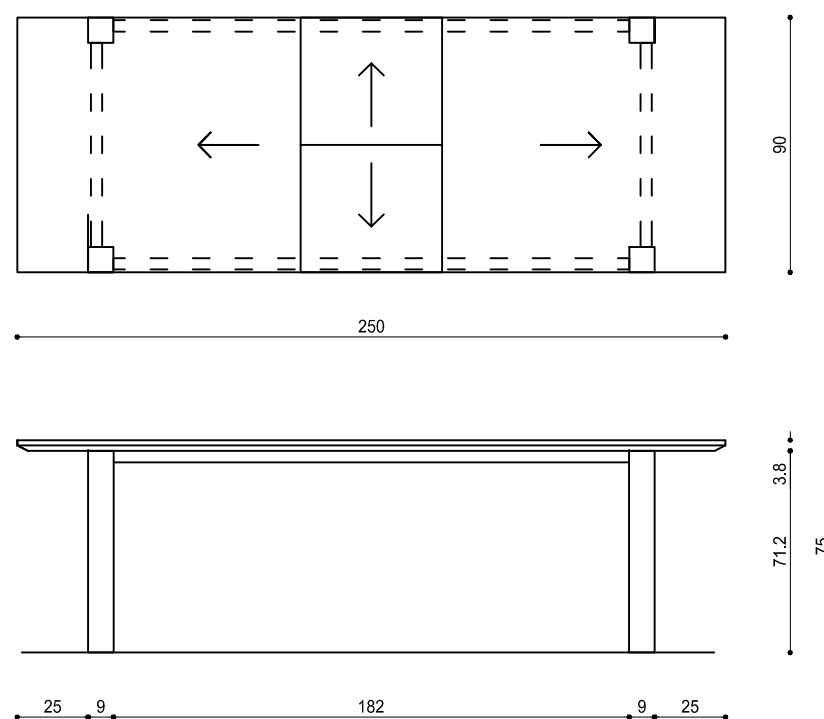

BLOCK / Product list

dining table

Dimensions _____ 160 x 90 x 75 cm

Options _____ 160 (+50) 210 x 90 x 75 cm

Extendable book system + 50 cm

Materials _____

Top_solid wood

Leg_steel

BLOCK / Product list

dining table

Dimensions _____ 180 x 90 x 75 cm

Options _____ 180 (+50) 230 x 90 x 75 cm

Extendable book system + 50 cm

Materials _____

Top_solid wood

Leg_steel

BLOCK / Product list

dining table

Dimensions _____ 200 x 90 x 75 cm

Options _____ 200 (+50) 250 x 90 x 75 cm

Extendable book system + 50 cm

Materials _____

Top_solid wood

Leg_steel

BLOCK / Product list

dining table

Dimensions _____ 220 x 100 x 75 cm

Materials _____

Top_solid wood

Leg_steel

BLOCK / Product list

dining table