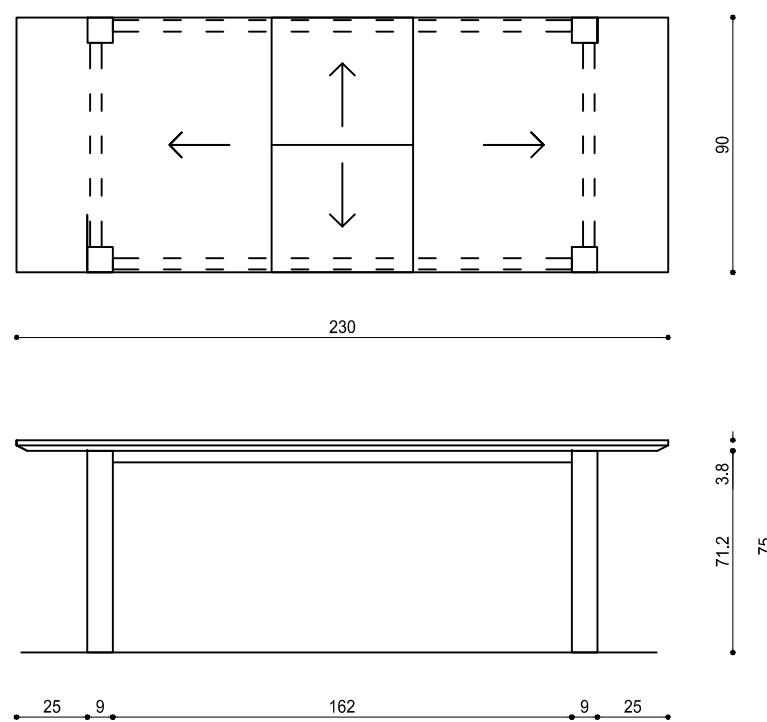

BLOCK / Product list

dining table

Dimensions _____ 160 x 90 x 75 cm

Options _____ 160 (+50) 210 x 90 x 75 cm

Extendable book system + 50 cm

Materials _____

Top_solid wood

Leg_steel

BLOCK / Product list

dining table

Dimensions _____ 180 x 90 x 75 cm

Options _____ 180 (+50) 230 x 90 x 75 cm

Extendable book system + 50 cm

Materials _____

Top_solid wood

Leg_steel

BLOCK / Product list

dining table

Dimensions _____ 200 x 90 x 75 cm

Options _____ 200 (+50) 250 x 90 x 75 cm

Extendable book system + 50 cm

Materials _____

Top_solid wood

Leg_steel

BLOCK / Product list

dining table

Dimensions _____ 220 x 100 x 75 cm

Materials _____

Top_solid wood

Leg_steel

BLOCK / Product list

dining table