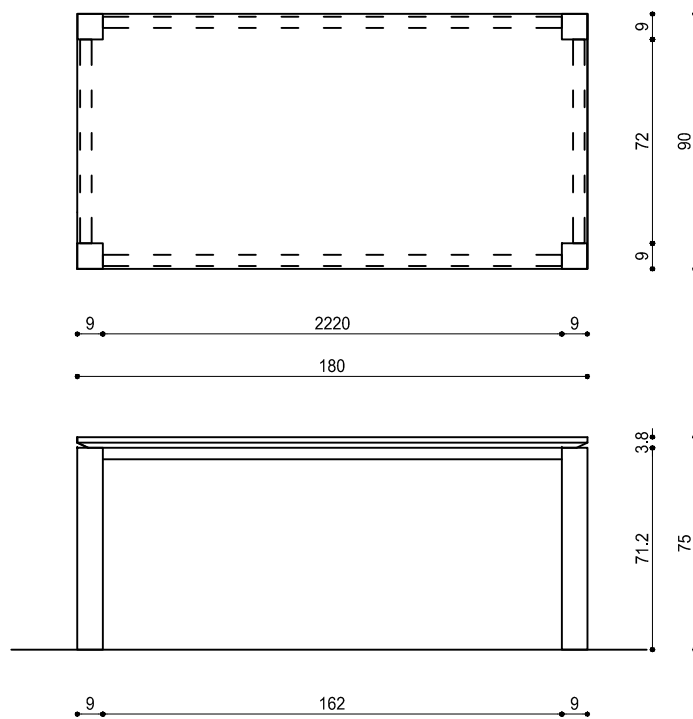

BLOCK / Product list

dining table

Dimensions _____ 160 x 90 x 75 cm

Options _____ 160 (+50) 210 x 90 x 75 cm

Extendable book system + 50 cm

Materials _____

Top_solid wood

Leg_steel

BLOCK / Product list

dining table

Dimensions _____ 180 x 90 x 75 cm

Options _____ 180 (+50) 230 x 90 x 75 cm

Extendable book system + 50 cm

Materials _____

Top_solid wood

Leg_steel

BLOCK / Product list

dining table

Dimensions _____ 200 x 90 x 75 cm

Options _____ 200 (+50) 250 x 90 x 75 cm

Extendable book system + 50 cm

Materials _____

Top_solid wood

Leg_steel

BLOCK / Product list

dining table

Dimensions _____ 220 x 100 x 75 cm

Materials _____

Top_solid wood

Leg_steel

BLOCK / Product list

dining table