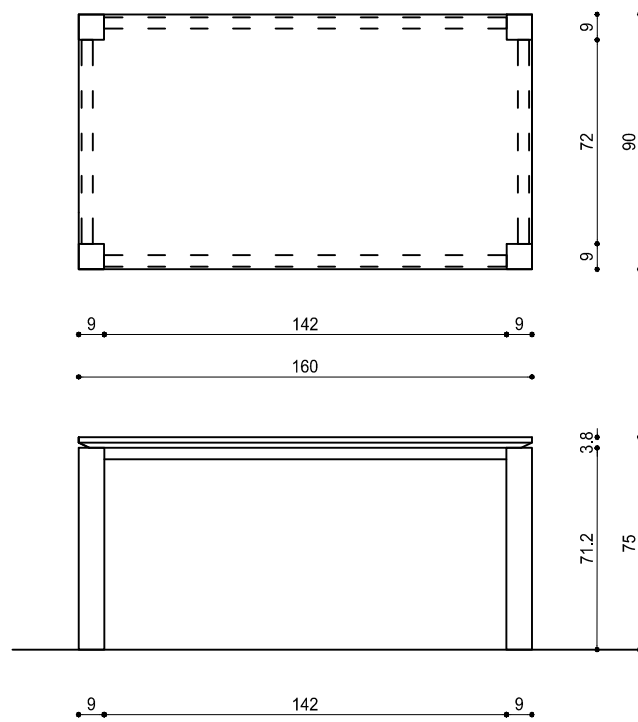

BLOCK / Product list

dining table

Dimensions _____ 160 x 90 x 75 cm

Options _____ 160 (+50) 210 x 90 x 75 cm

Extendable book system + 50 cm

Materials _____

Top_solid wood

Leg_steel

BLOCK / Product list

dining table

Dimensions _____ 180 x 90 x 75 cm

Options _____ 180 (+50) 230 x 90 x 75 cm

Extendable book system + 50 cm

Materials _____

Top_solid wood

Leg_steel

BLOCK / Product list

dining table

Dimensions _____ 200 x 90 x 75 cm

Options _____ 200 (+50) 250 x 90 x 75 cm

Extendable book system + 50 cm

Materials _____

Top_solid wood

Leg_steel

BLOCK / Product list

dining table

Dimensions _____ 220 x 100 x 75 cm

Materials _____

Top_solid wood

Leg_steel

BLOCK / Product list

dining table