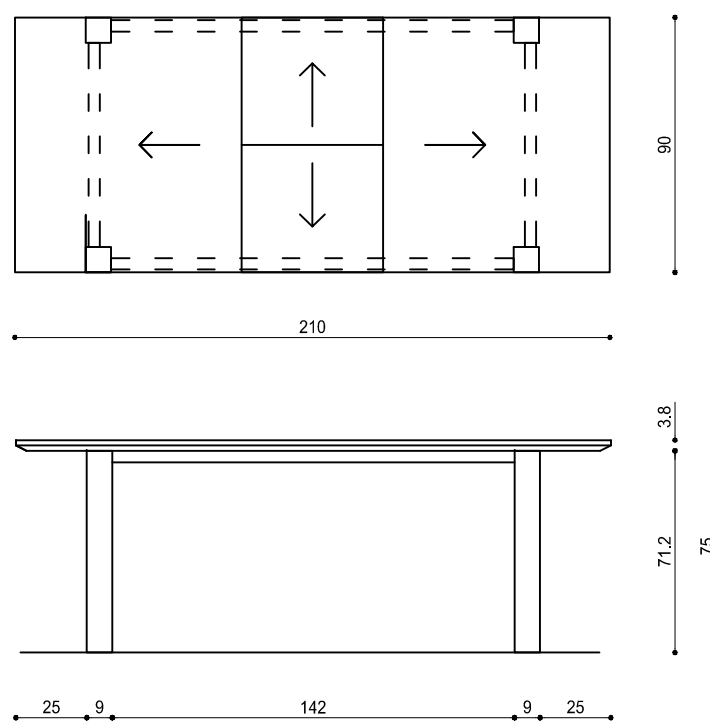

BLOCK / Product list

dining table

Dimensions _____ 160 x 90 x 75 cm

Options _____ 160 (+50) 210 x 90 x 75 cm

Extendable book system + 50 cm

Materials _____

Top_solid wood

Leg_steel

BLOCK / Product list

dining table

Dimensions _____ 180 x 90 x 75 cm

Options _____ 180 (+50) 230 x 90 x 75 cm

Extendable book system + 50 cm

Materials _____

Top_solid wood

Leg_steel

BLOCK / Product list

dining table

Dimensions _____ 200 x 90 x 75 cm

Options _____ 200 (+50) 250 x 90 x 75 cm

Extendable book system + 50 cm

Materials _____

Top_solid wood

Leg_steel

BLOCK / Product list

dining table

Dimensions _____ 220 x 100 x 75 cm

Materials _____

Top_solid wood

Leg_steel

BLOCK / Product list

dining table