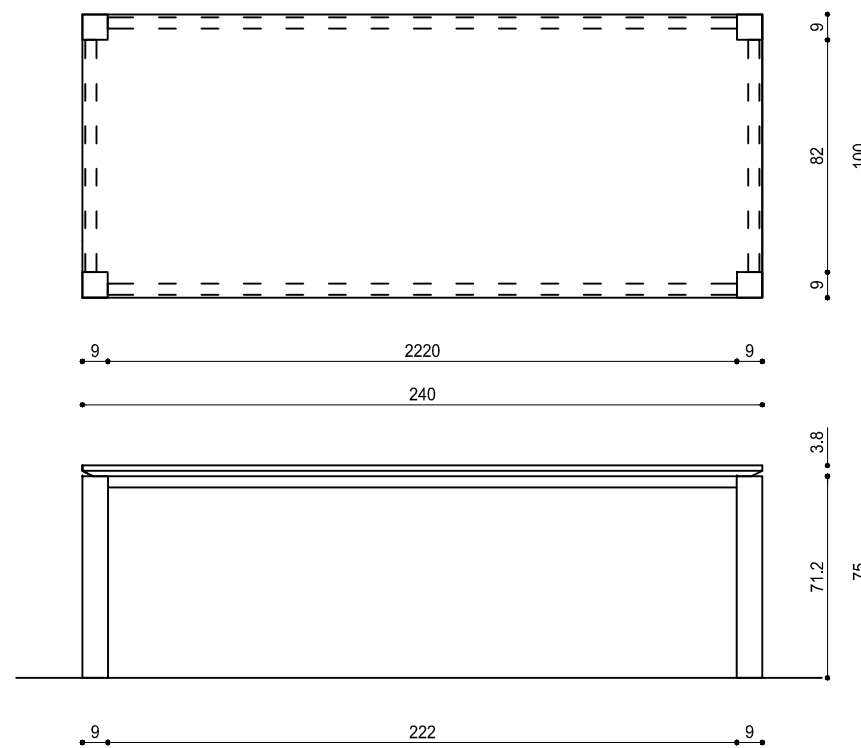

BLOCK / Product list

dining table

Dimensions _____ 180 x 90 x 75 cm

Options _____ 180 (+50) 230 x 90 x 75 cm

Extendable book system + 50 cm

Materials _____

Top_solid wood

Leg_steel

BLOCK / Product list

dining table

Dimensions _____ 200 x 90 x 75 cm

Options _____ 200 (+50) 250 x 90 x 75 cm

Extendable book system + 50 cm

Materials _____

Top_solid wood

Leg_steel

BLOCK / Product list

dining table

Dimensions _____ 220 x 100 x 75 cm

Materials _____

Top_solid wood

Leg_steel

BLOCK / Product list

dining table

Dimensions _____ 240 x 100 x 75 cm

Materials _____

Top_solid wood

Leg_steel