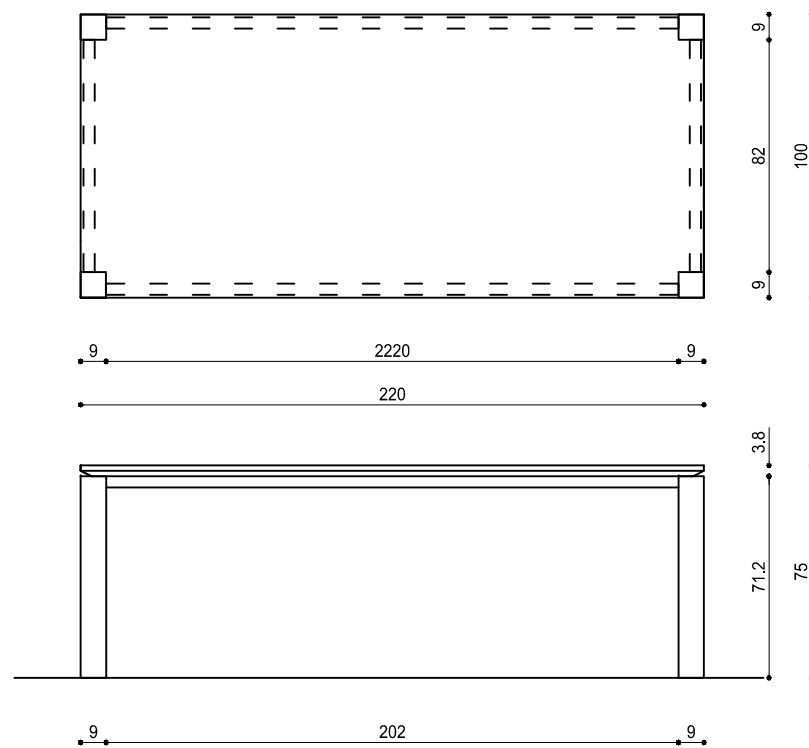

BLOCK / Product list

dining table

Dimensions _____ 160 x 90 x 75 cm

Options _____ 160 (+50) 210 x 90 x 75 cm

Extendable book system + 50 cm

Materials _____

Top_solid wood

Leg_steel

BLOCK / Product list

dining table

Dimensions _____ 180 x 90 x 75 cm

Options _____ 180 (+50) 230 x 90 x 75 cm

Extendable book system + 50 cm

Materials _____

Top_solid wood

Leg_steel

BLOCK / Product list

dining table

Dimensions _____ 200 x 90 x 75 cm

Options _____ 200 (+50) 250 x 90 x 75 cm

Extendable book system + 50 cm

Materials _____

Top_solid wood

Leg_steel

BLOCK / Product list

dining table

Dimensions _____ 220 x 100 x 75 cm

Materials _____

Top_solid wood

Leg_steel

BLOCK / Product list

dining table