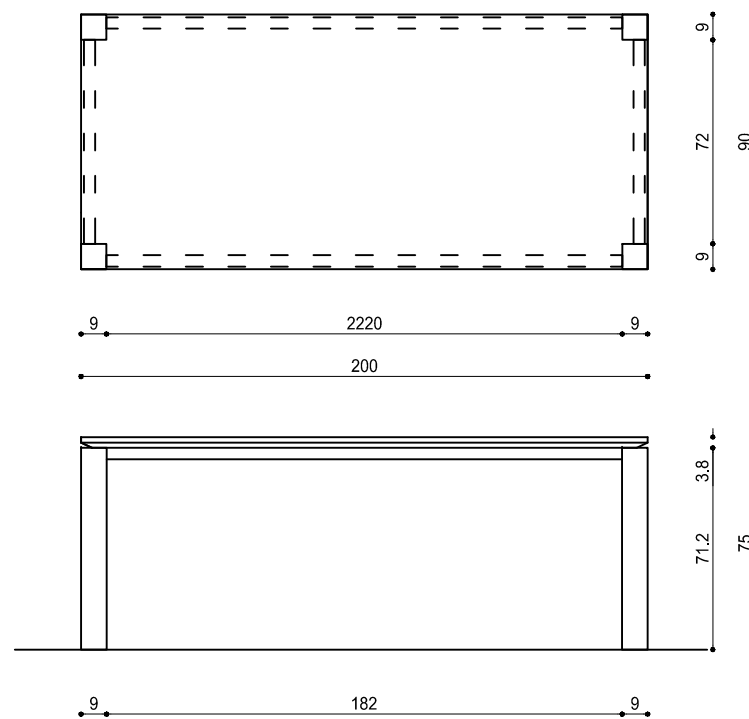

BLOCK / Product list

dining table

Dimensions _____ 160 x 90 x 75 cm

Options _____ 160 (+50) 210 x 90 x 75 cm

Extendable book system + 50 cm

Materials _____

Top_solid wood

Leg_steel

BLOCK / Product list

dining table

Dimensions _____ 180 x 90 x 75 cm

Options _____ 180 (+50) 230 x 90 x 75 cm

Extendable book system + 50 cm

Materials _____

Top_solid wood

Leg_steel

BLOCK / Product list

dining table

Dimensions _____ 200 x 90 x 75 cm

Options _____ 200 (+50) 250 x 90 x 75 cm

Extendable book system + 50 cm

Materials _____

Top_solid wood

Leg_steel

BLOCK / Product list

dining table

Dimensions _____ 220 x 100 x 75 cm

Materials _____

Top_solid wood

Leg_steel

BLOCK / Product list

dining table