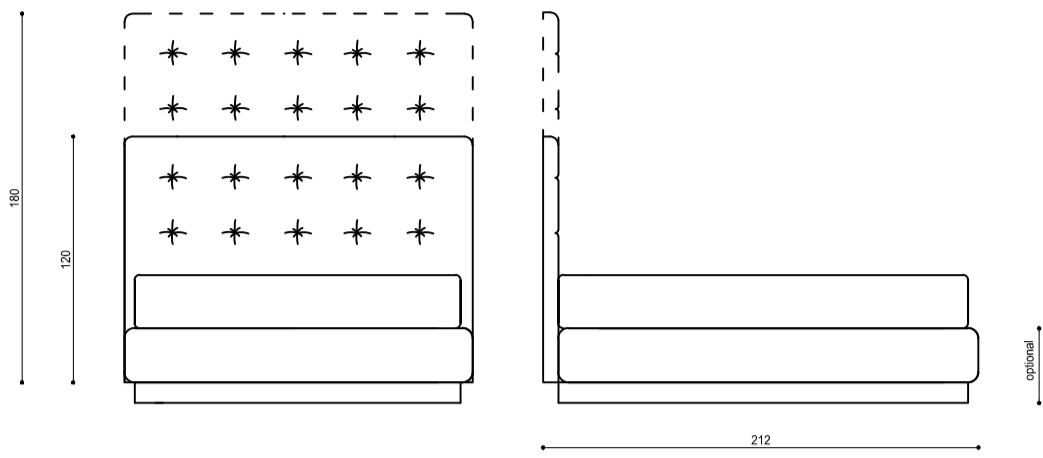

## Boxsprings

**CONTINENTAL**  
without mechanism

**W90**

**W120**

**W140**

**W160**

**W180**

**W200**

## Legs

**STEEL**

**KA111**  
h13,16,17.5cm

**KA156**  
h10,12,13,15cm

**KA167**  
h13,15,17cm

**WOOD**

**KOS01**  
h4.5,6,8,10cm

**KU35**  
h10,13,15,18,20cm

**N01**  
h2,3,4.5cm

**FULL**  
h10cm

## Mattress

HEIGHT: 22cm, 24cm, 26cm, 28 cm

WIDTH: 80,90,100,120,140,160,180, 200 cm

STIFFNESS: soft, medium, hard

+ available topper h4cm