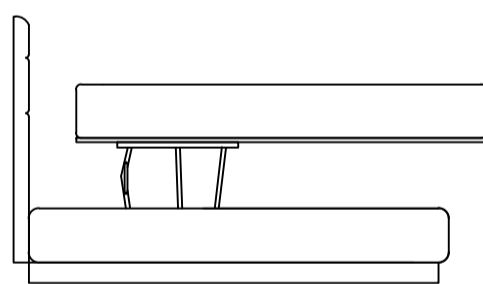

STORAGE
elevated horizontal mechanism