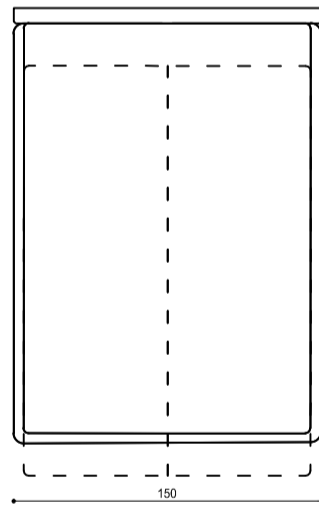

CHESTERFIELD / Product list

bed

Boxsprings

CONTINENTAL
without mechanism

W90

W120

W140

W160

W180

W200

STORAGE
elevated horizontal mechanism

W140

W160

W180

Legs

STEEL

KA111
h13,16,17.5cm

KA156
h10,12,13,15cm

KA167
h13,15,17cm

WOOD

KOS01
h4.5,6,8,10cm

KU35
h10,13,15,18,20cm

N01
h2,3,4.5cm

FULL
h10cm

Mattress

HEIGHT: 22cm, 24cm, 26cm, 28 cm

WIDTH: 80,90,100,120,140,160,180, 200 cm

STIFFNESS: soft, medium, hard

+ available topper h4cm

Upholstery

Amsterdam, Denver, Glam, Sapphire