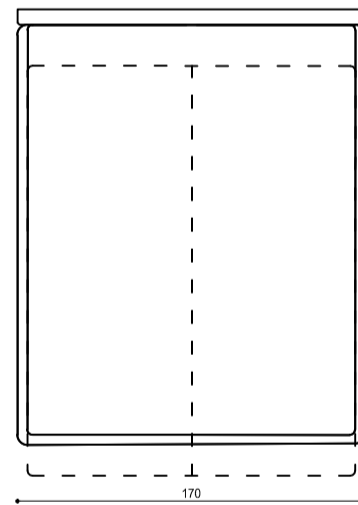

CHESTERFIELD / Product list

bed

Boxsprings

CONTINENTAL
without mechanism

W90

W120

W140

W160

W180

W200

STORAGE
elevated horizontal mechanism

W140

W160

W180

Legs

STEEL

KA111
h13,16,17.5cm

KA156
h10,12,13,15cm

KA167
h13,15,17cm

WOOD

KOS01
h4.5,6,8,10cm

KU35
h10,13,15,18,20cm

N01
h2,3,4.5cm

FULL
h10cm

Mattress

HEIGHT: 22cm, 24cm, 26cm, 28 cm

WIDTH: 80,90,100,120,140,160,180, 200 cm

STIFFNESS: soft, medium, hard

+ available topper h4cm

Upholstery

Amsterdam, Denver, Glam, Sapphire