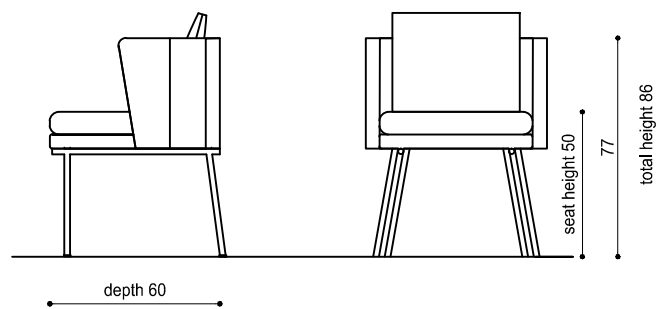

CONE / Product list

dining chair

Dimensions _____ 64 x 60 x 86 cm

Materials _____

Upholstery_fabric, leather

Metal Konstruction_painted color_black, white, beige, silver, copper or gold