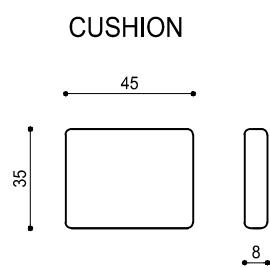

CONE / Product list

dining chair

Dimensions _____ 64 x 60 x 86 cm

Materials _____

Upholstery_fabric, leather

Metal Konstruction_painted color_black, white, beige, silver, copper or gold