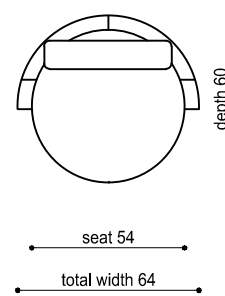

CONE / Product list

dining chair

Dimensions _____ 64 x 60 x 86 cm

Materials _____

Upholstery_fabric, leather

Metal Konstruction_painted color_black, white, beige, silver, copper or gold