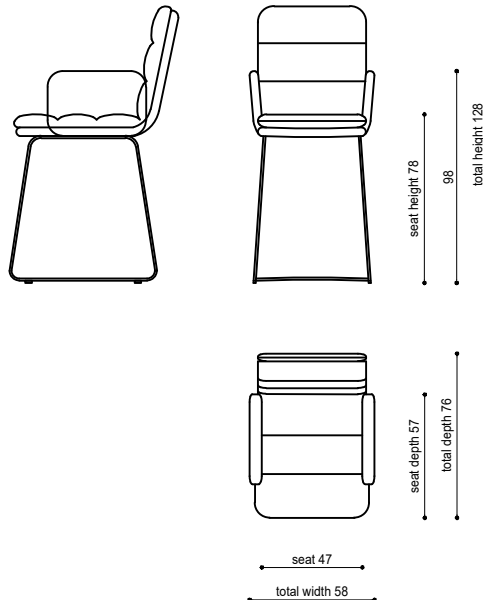

Dimensions _____ 58 x 76 x 128 cm

Options _____

WITH ARMREST

WITHOUT ARMREST

Materials _____

Upholstery_fabric, leather

Metal Konstruction_painted color_black, white, beige, silver, copper or gold