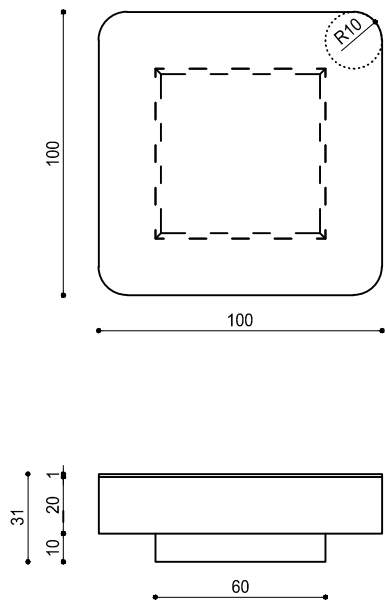

SOFT / Product list

coffee table

Dimensions _____ 100 x 100 x 31 cm

Materials _____

Top_stone, glass

Body_MDF

Bottom_MDF